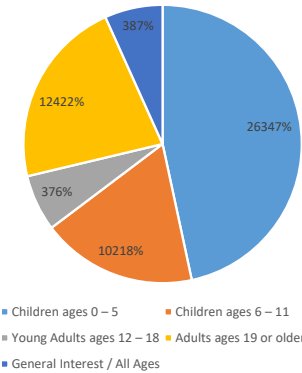

March Totals

Program Audience	On-Site	Off-Site	Live Virtual	Pre-Recorded	GRAND TOTAL
Children ages 0 – 5	263	0	0	0	263
Children ages 6 – 11	102	0	0	0	102
Young Adults ages 12 – 18	37	0	0	0	37
Adults ages 19 or older	114	0	10	0	124
General Interest / All Ages	38	0	0	0	38
TOTALS	554	0	10	0	564

PROGRAM ATTENDANCE

Program Audience	On-Site	Off-Site	Live Virtual	Pre-Recorded	GRAND TOTAL
Children ages 0 – 5	15	0	0	0	15
Children ages 6 – 11	9	0	0	0	9
Young Adults ages 12 – 18	4	0	0	0	4
Adults ages 19 or older	16	0	2	0	18
General Interest / All Ages	6	0	0	0	6
TOTALS	50	0	2	0	52

NUMBER OF PROGRAMS

SYNCHRONOUS / ASYNCHRONOUS

Program Audience	Synchronous	Asynchronous
Children ages 0 – 5	263	0
Children ages 6 – 11	102	0
Young Adults ages 12 – 18	37	0
Adults ages 19 or older	124	0
General Interest / All Ages	38	0
TOTALS	564	0

MARCH PROGRAM ATTENDANCE